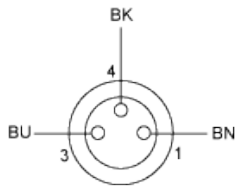

L : Length of cable

Connections and Schemes

Connector

BU : Blue

BN : Brown

BK : Black