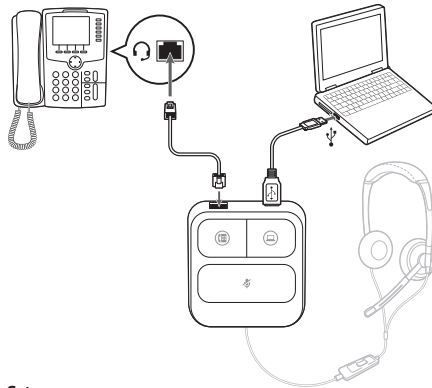

Recyclable where facilities exist

205608-01 08.16

MDA100 QD

**plantronics**<sup>®</sup>

Headset port option

**Setup**

**Windows**

Start > Control Panel > Sound > MDA100 > Make Default > Default Communication Device > Apply

**Mac**

System Preferences > Hardware > Sound > Output/Input/Sound Effects > MDA100

Handset port option

**Setup**

**Windows**

Start > Control Panel > Sound > MDA100 > Make Default > Default Communication Device > Apply