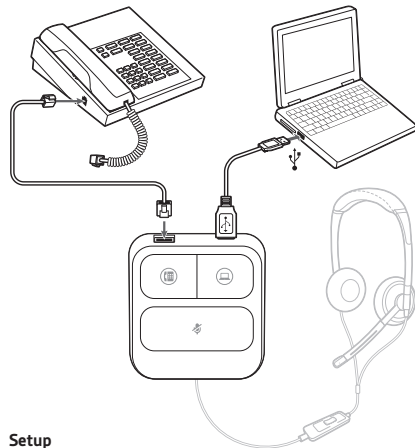

Recyclable where facilities exist

205608-01 08.16

MDA100 QD

**plantronics**<sup>®</sup>

Headset port option

**Setup**

**Windows**

Start > Control Panel > Sound > MDA100 > Make Default > Default Communication Device > Apply

**Mac**

System Preferences > Hardware > Sound > Output/Input/Sound Effects > MDA100

Handset port option

**Setup**

**Windows**

Start > Control Panel > Sound > MDA100 > Make Default > Default Communication Device > Apply